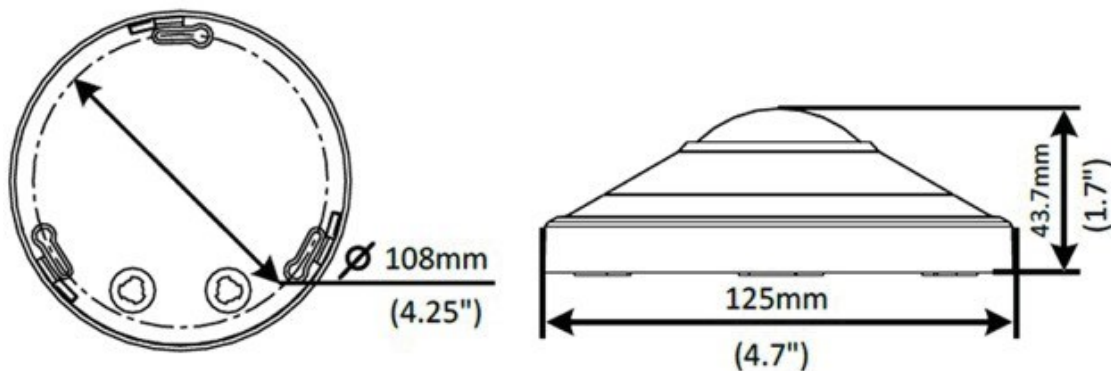

LIVE VIEW DISPLAY	
Mount Type	Support table, wall, and ceiling
Display Mode	Support 9 display modes in total (including display modes of mount types and decoding modes): Original Image, Fisheye+4PTZ, Panoramic, 360°Panoramic+1PTZ, 180°Panoramic, Fisheye+3PTZ, Fisheye+4PTZ, 360°Panoramic+6PTZ, Fisheye+8PTZ
INTERFACE	
Audio I/O	Audio interface
	Input: impedance 35 kΩ; amplitude 2 V [p-p]
	Output: impedance 600 Ω; amplitude 2 V [p-p]
	3 built-in omnidirectional microphone
Alarm I/O	1 / 1
Built-in Mic	Supported
Video Output	1 BNC, impedance 75 Ω; amplitude 1 V [p-p]
Network	1 RJ45 10M/100M Base-TX Auto-adaptive Ethernet
GENERAL	
Power	DC12V$\pm$25%,PoE(IEEE 802.3af)
	Power consumption: Max. 11 W
Dimensions ($\varnothing$ x H)	125x 43.7 mm (4.9" x 1.7")
Weight	0.39kg(0.86lb)
Working Environment	-40°C ~60°C (-40°F ~ 140°F), Humidity :10%~95% RH
Ingress Protection	IP66
Vandal Resistant	IK10
Reset Button	Supported
Warranty	2 Years as per Dorani Pty Ltd Standard Terms and Conditions

DIMENSIONS

*Product specifications and availability are subject to change without notice.