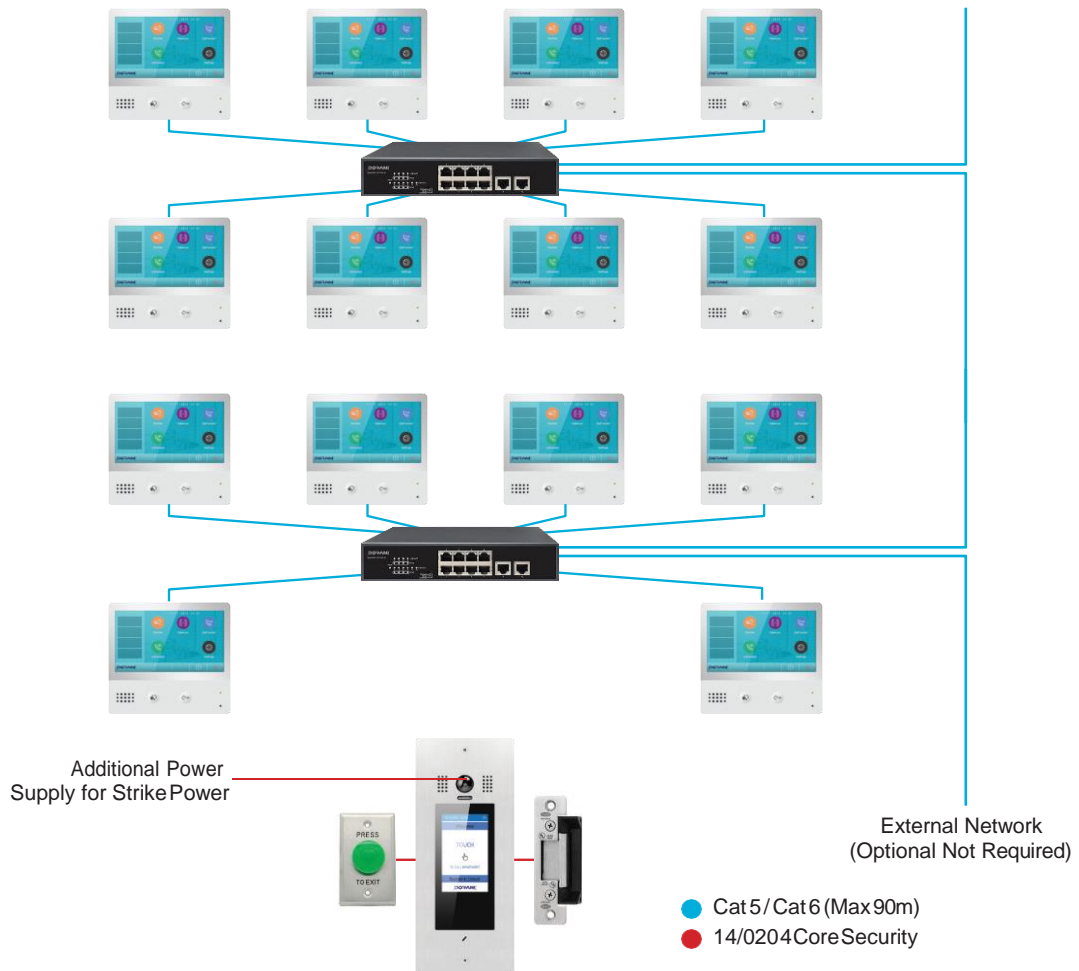

SAMPLE INSTALLATION