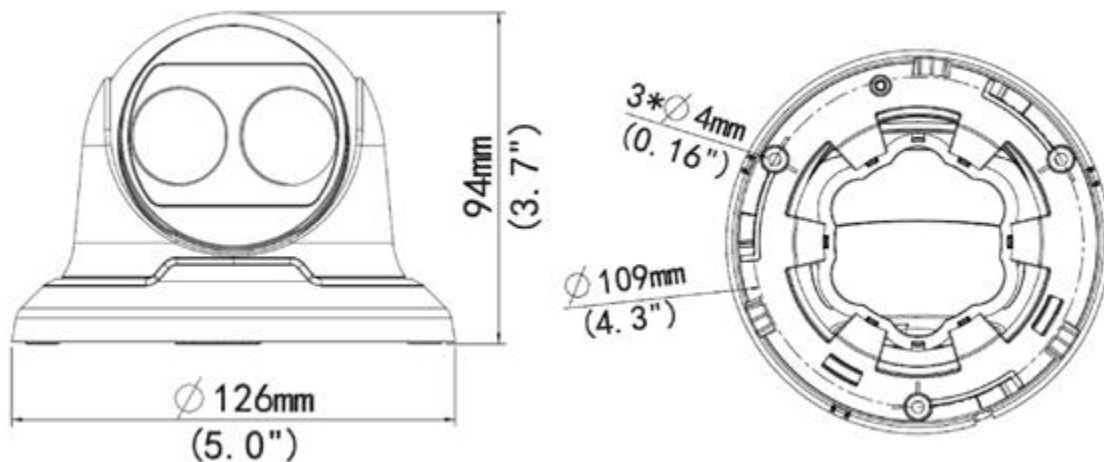

NETWORK	
Protocols	IPv4,IGMP,ICMP,ARP,TCP,UDP,DHCP, RTP,RTSP,RTCP,DNS,DDNS,NTP,FTP,UPnP,HTTP,HTTPS,SMTP, SSL
Compatible Integration	ONVIF(Profile S, Profile T), API
INTERFACE	
Network	10M/100M Base-TX Ethernet
GENERAL	
Power	12 V DC±25%, PoE (IEEE802.3 af)
	Power consumption: Max 5.5W
Dimensions (Ø x H)	126 x 94 mm (5.0" x 3.7")
Weight	0.45kg (0.99lb)
Operating Conditions	-30°C ~ 60°C (-22°F ~ 140°F), Humidity ≤ 95% RH(non-condensing)
Ingress Protection	IP67
Warranty	2 Years as per Dorani Pty Ltd Standard Terms and Conditions

DIMENSIONS

*Product specifications and availability are subject to change without notice.