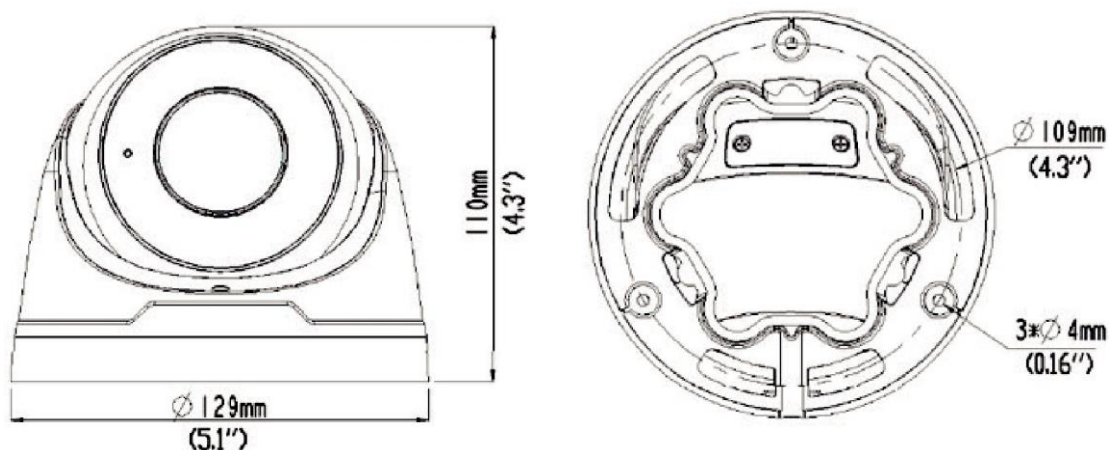

AUDIO	
Audio Compression	G.711
Suppression	Supported
Sampling Rate	8 KHZ
STORAGE	
Edge Storage	Micro SD, up to 256 GB
Network Storage	ANR
NETWORK	
Protocols	IPv4, IGMP, ICMP, ARP, TCP, UDP, DHCP, PPPoE, RTP, RTSP, RTCP, DNS, DDNS, NTP, FTP, UPnP, HTTP, HTTPS, SMTP, 802.1x, SNMP
Compatible Integration	ONVIF(Profile S, Profile G, Profile T),API
INTERFACE	
Built-in Mic	Supported
Network	1 RJ45 10M/100M Base-TX Ethernet
GENERAL	
Power	12 V DC±25%, PoE (IEEE802.3 af)
	Power consumption: Max 8.16W
Dimensions (Ø x H)	129 x 110 mm (Ø5.08" x 4.3")
Weight	0.82 kg (1.8lb)
Working Environment	-40°C ~ +60°C (-40°F ~ 140°F), Humidity: 10%~90% RH(non-condensing)
Ingress Protection	IP67
Reset Button	Supported
Warranty	2 Years as per Dorani Pty Ltd Standard Terms and Conditions

DIMENSIONS

*Product specifications and availability are subject to change without notice.