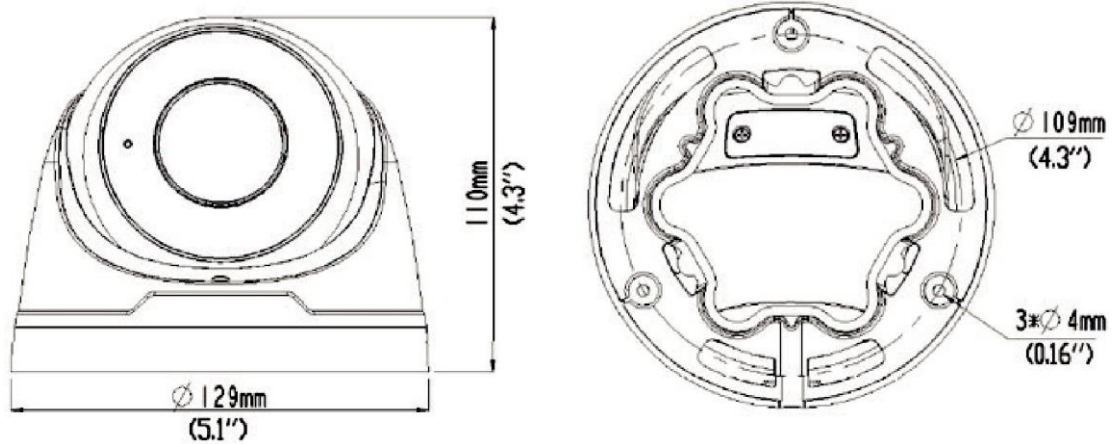

AUDIO	
Audio Compression	G.711
Suppression	Supported
Sampling Rate	8 KHZ
STORAGE	
Edge Storage	Micro SD, up to 128 GB
• Network Storage	ANR
NETWORK	
Protocols	IPv4, IGMP, ICMP, ARP, TCP, UDP, DHCP, PPPoE, RTP, RTSP, RTCP, DNS, DDNS, NTP, FTP, UPnP, HTTP, HTTPS, SMTP, 802.1x, SNMP
Compatible Integration	ONVIF(Profile S, Profile G), API
INTERFACE	
Built-in Mic	Supported
Network	1 RJ45 10M/100M Base-TX Ethernet
GENERAL	
Power	12 V DC±25%, PoE (IEEE802.3 af)
	Power consumption: Max 8.16W
Dimensions (Ø x H)	Φ129 x 110 mm (Ø5.08" x 4.3")
Weight	0.67 kg (1.48lb)
Working Environment	-40°C ~ +60°C (-40°F ~ 140°F), Humidity:10%~95% RH(non-condensing)
Ingress Protection	IP67
Reset Button	Supported
Warranty	2 Years as per Dorani Pty Ltd Standard Terms and Conditions

DIMENSIONS

*Product specifications and availability are subject to change without notice.