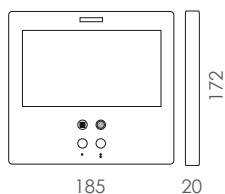

Smile includes an **additional keypad** which remains invisible until it is activated allowing to program them as direct accesses to the functions you want to establish as "favorite".

Smile includes **Braille** in its pushbuttons and call **status information** is displayed on screen to provide maximum accessibility to all people, regardless of their capacities.

DIMENSIONS / INSTALLATION

Surface or flush mounted installation.

Surface

When surface mounted, only 20 mm of its profile stands out from the wall.

Flush mounted

When surface mounted, only 4 mm of its profile stands out from the wall.

ACCESSORIES (Flush-mounted)

7" Smile decorative frame dimensions:
209x196x4.

Flush box dimensions:
198x186x44.

Dimensions: (width) x (height) x (depth) mm