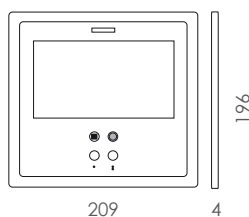

DIMENSIONS / INSTALLATION

Surface or flush mounted installation.

Surface

When surface mounted, only 20 mm of its profile stands out from the wall.

Flush mounted

When surface mounted, only 4 mm of its profile stands out from the wall.

ACCESSORIES (Flush-mounted)

7" Smile decorative frame dimensions:
209x196x4.

Flush box dimensions:
198x186x44.

Dimensions: (width) x (height) x (depth) mm