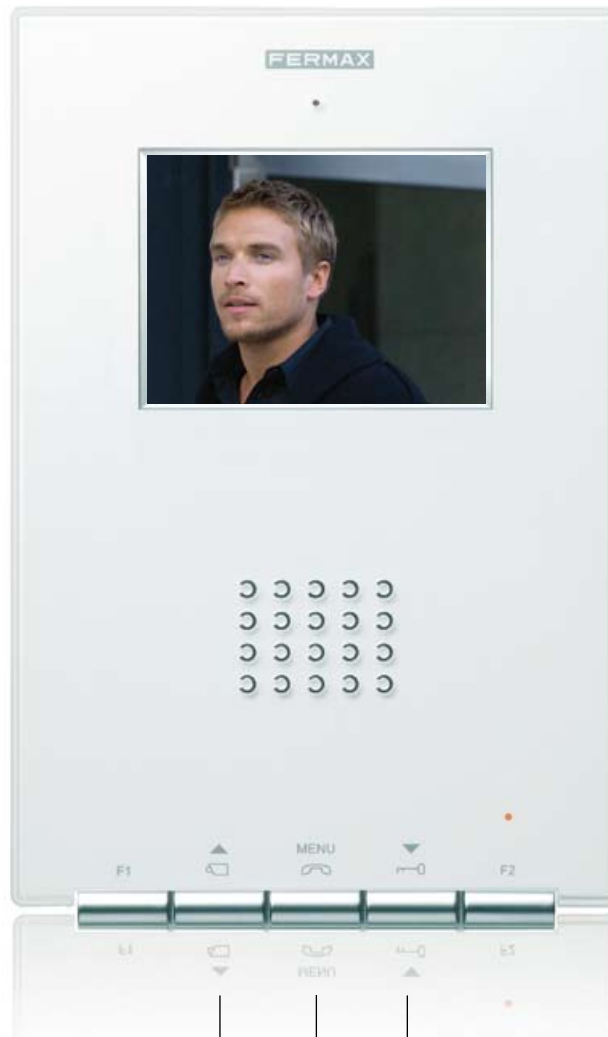

Its essential design features a transparent polycarbonate sheet coating a neutral surface, a single audio output, multifunction buttons for activation of the monitor basic functions and a TFT screen displaying top quality and clarity.

## FEATURES AND OPERATION

**iLoft** is a flush COLOUR video monitor, working in hands-free mode. Upon receiving the call from the outdoor panel, the image appears automatically on the monitor. To communicate with the outdoor panel button  is pushed. A two way full-duplex conversation (street-home and home-street) is established with a great sound quality.