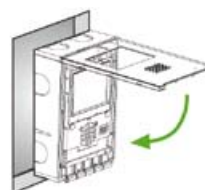

PROGRAMMING

The **iLofT** monitor contains an innovative system that allows internal parameters set up and adjustment from the monitor itself once installed, through the digital menu ▲ MENU ▼ .

ACCESSORY

There is a decorative frame for the **iLofT** monitor, made of beveled crystal, that serves as an aesthetic complement and allows covering the hole left by other equipments.

Dimensions: 189(W)x256(H)x6(D)mm

INSTALLATION. 5 STEPS.

1. 1 Install the FERMAX flush-mount box or a standard box (measures: 114(W)x174(H)x50(D)mm).
2. 2 Connect the wires from the installation to the terminal strip of the monitor.
3. 3 Screw the monitor to the flush-mount box.
4. 4 Assemble the cover and fold it down.
5. 5 Adjust the volume/backgrounds/colour level.

1

2

3

4

5