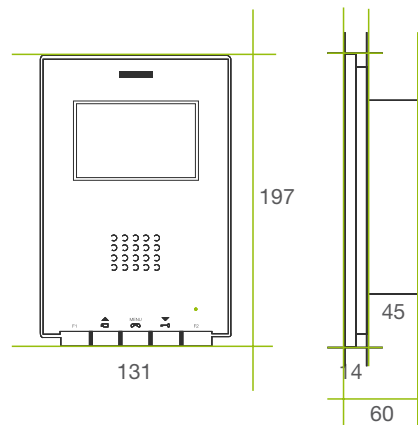

## ACCESSORY

There is a decorative frame for the **iLofT** monitor, made of beveled crystal, that serves as an aesthetic complement and allows covering the hole left by other equipments.

Dimensions: 189(W)x256(H)x6(D)mm

## INSTALLATION. 5 STEPS.

- 1 Install the FERMAX flush-mount box or a standard box (measures: 114(W)x174(H)x50(D)mm).
- 2 Connect the wires from the installation to the terminal strip of the monitor.
- 3 Screw the monitor to the flush-mount box.
- 4 Assemble the cover and fold it down.
- 5 Adjust the volume/backgrounds/colour level.

1

2

3

4

5

Measures in mm.

### DIMENSIONS

Monitor:

131(W)x197(H)x60(D)mm

Fermax flush-mounted box:

108(W)x158(H)x45(D)mm

Standard box (maxim. size):

114(W)x174(H)x50(D)mm