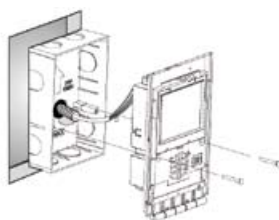

PROGRAMMING

The **iLofT** monitor contains an innovative system that allows internal parameters set up and adjustment from the monitor itself once installed, through the digital menu ▲ MENU ▼ .

ACCESSORY

There is a decorative frame for the **iLofT** monitor, made of beveled crystal, that serves as an aesthetic complement and allows covering the hole left by other equipments.

Dimensions: 189(W)x256(H)x6(D)mm

INSTALLATION. 5 STEPS.

1. 1 Install the FERMAX flush-mount box or a standard box (measures: 114(W)x174(H)x50(D)mm).
2. 2 Connect the wires from the installation to the terminal strip of the monitor.
3. 3 Screw the monitor to the flush-mount box.
4. 4 Assemble the cover and fold it down.
5. 5 Adjust the volume/backgrounds/colour level.

1

2

3

4

5