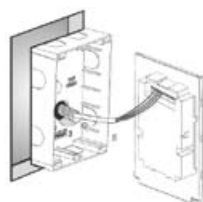

PROGRAMMING

The **iLofT** monitor contains an innovative system that allows internal parameters set up and adjustment from the monitor itself once installed, through the digital menu ▲ MENU ▼ .

ACCESSORY

There is a decorative frame for the **iLofT** monitor, made of beveled crystal, that serves as an aesthetic complement and allows covering the hole left by other equipments.

Dimensions: 189(W)x256(H)x6(D)mm

INSTALLATION. 5 STEPS.

1. 1 Install the FERMAX flush-mount box or a standard box (measures: 114(W)x174(H)x50(D)mm).
2. 2 Connect the wires from the installation to the terminal strip of the monitor.
3. 3 Screw the monitor to the flush-mount box.
4. 4 Assemble the cover and fold it down.
5. 5 Adjust the volume/backgrounds/colour level.

1

2

3

4

5