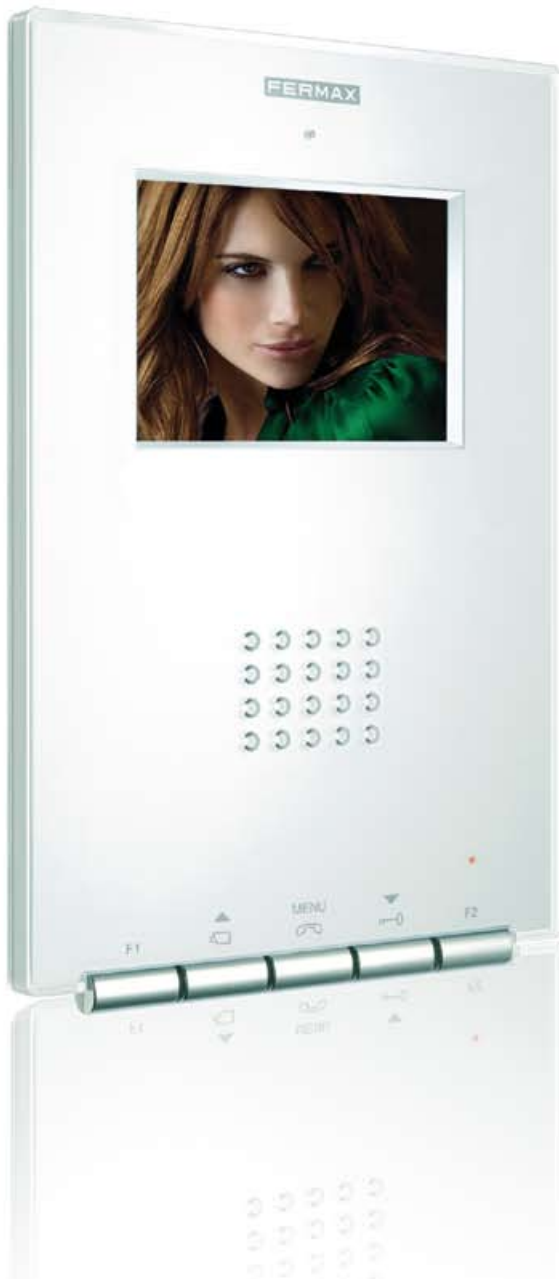

## ESSENTIAL DESIGN

Compact, extra slim and light. Fastened to the wall. It is **iLoft**, the most innovative FERMAX video door entry system.

The FERMAX proposal for new digital homes. Designed for its user and its environment.

*Designed by Gae Benedito, Architect. Benedito Design Studio, Barcelona.*

FERMAX

**iLOFT**  
by **FERMAX**

NEW MATERIALS

**iLof** is a hands free colour video monitor.  
Compact and extra slim.

New materials and finishing details have been used in its manufacture, giving it a sensitive and delicate character.

Its essential design features a transparent polycarbonate sheet coating a neutral surface, a single audio output, multifunction buttons for activation of the monitor basic functions and a TFT screen displaying top quality and clarity.

## FEATURES AND OPERATION

**iLoft** is a flush COLOUR video monitor, working in hands-free mode. Upon receiving the call from the outdoor panel, the image appears automatically on the monitor. To communicate with the outdoor panel button  is pushed. A two way full-duplex conversation (street-home and home-street) is established with a great sound quality.